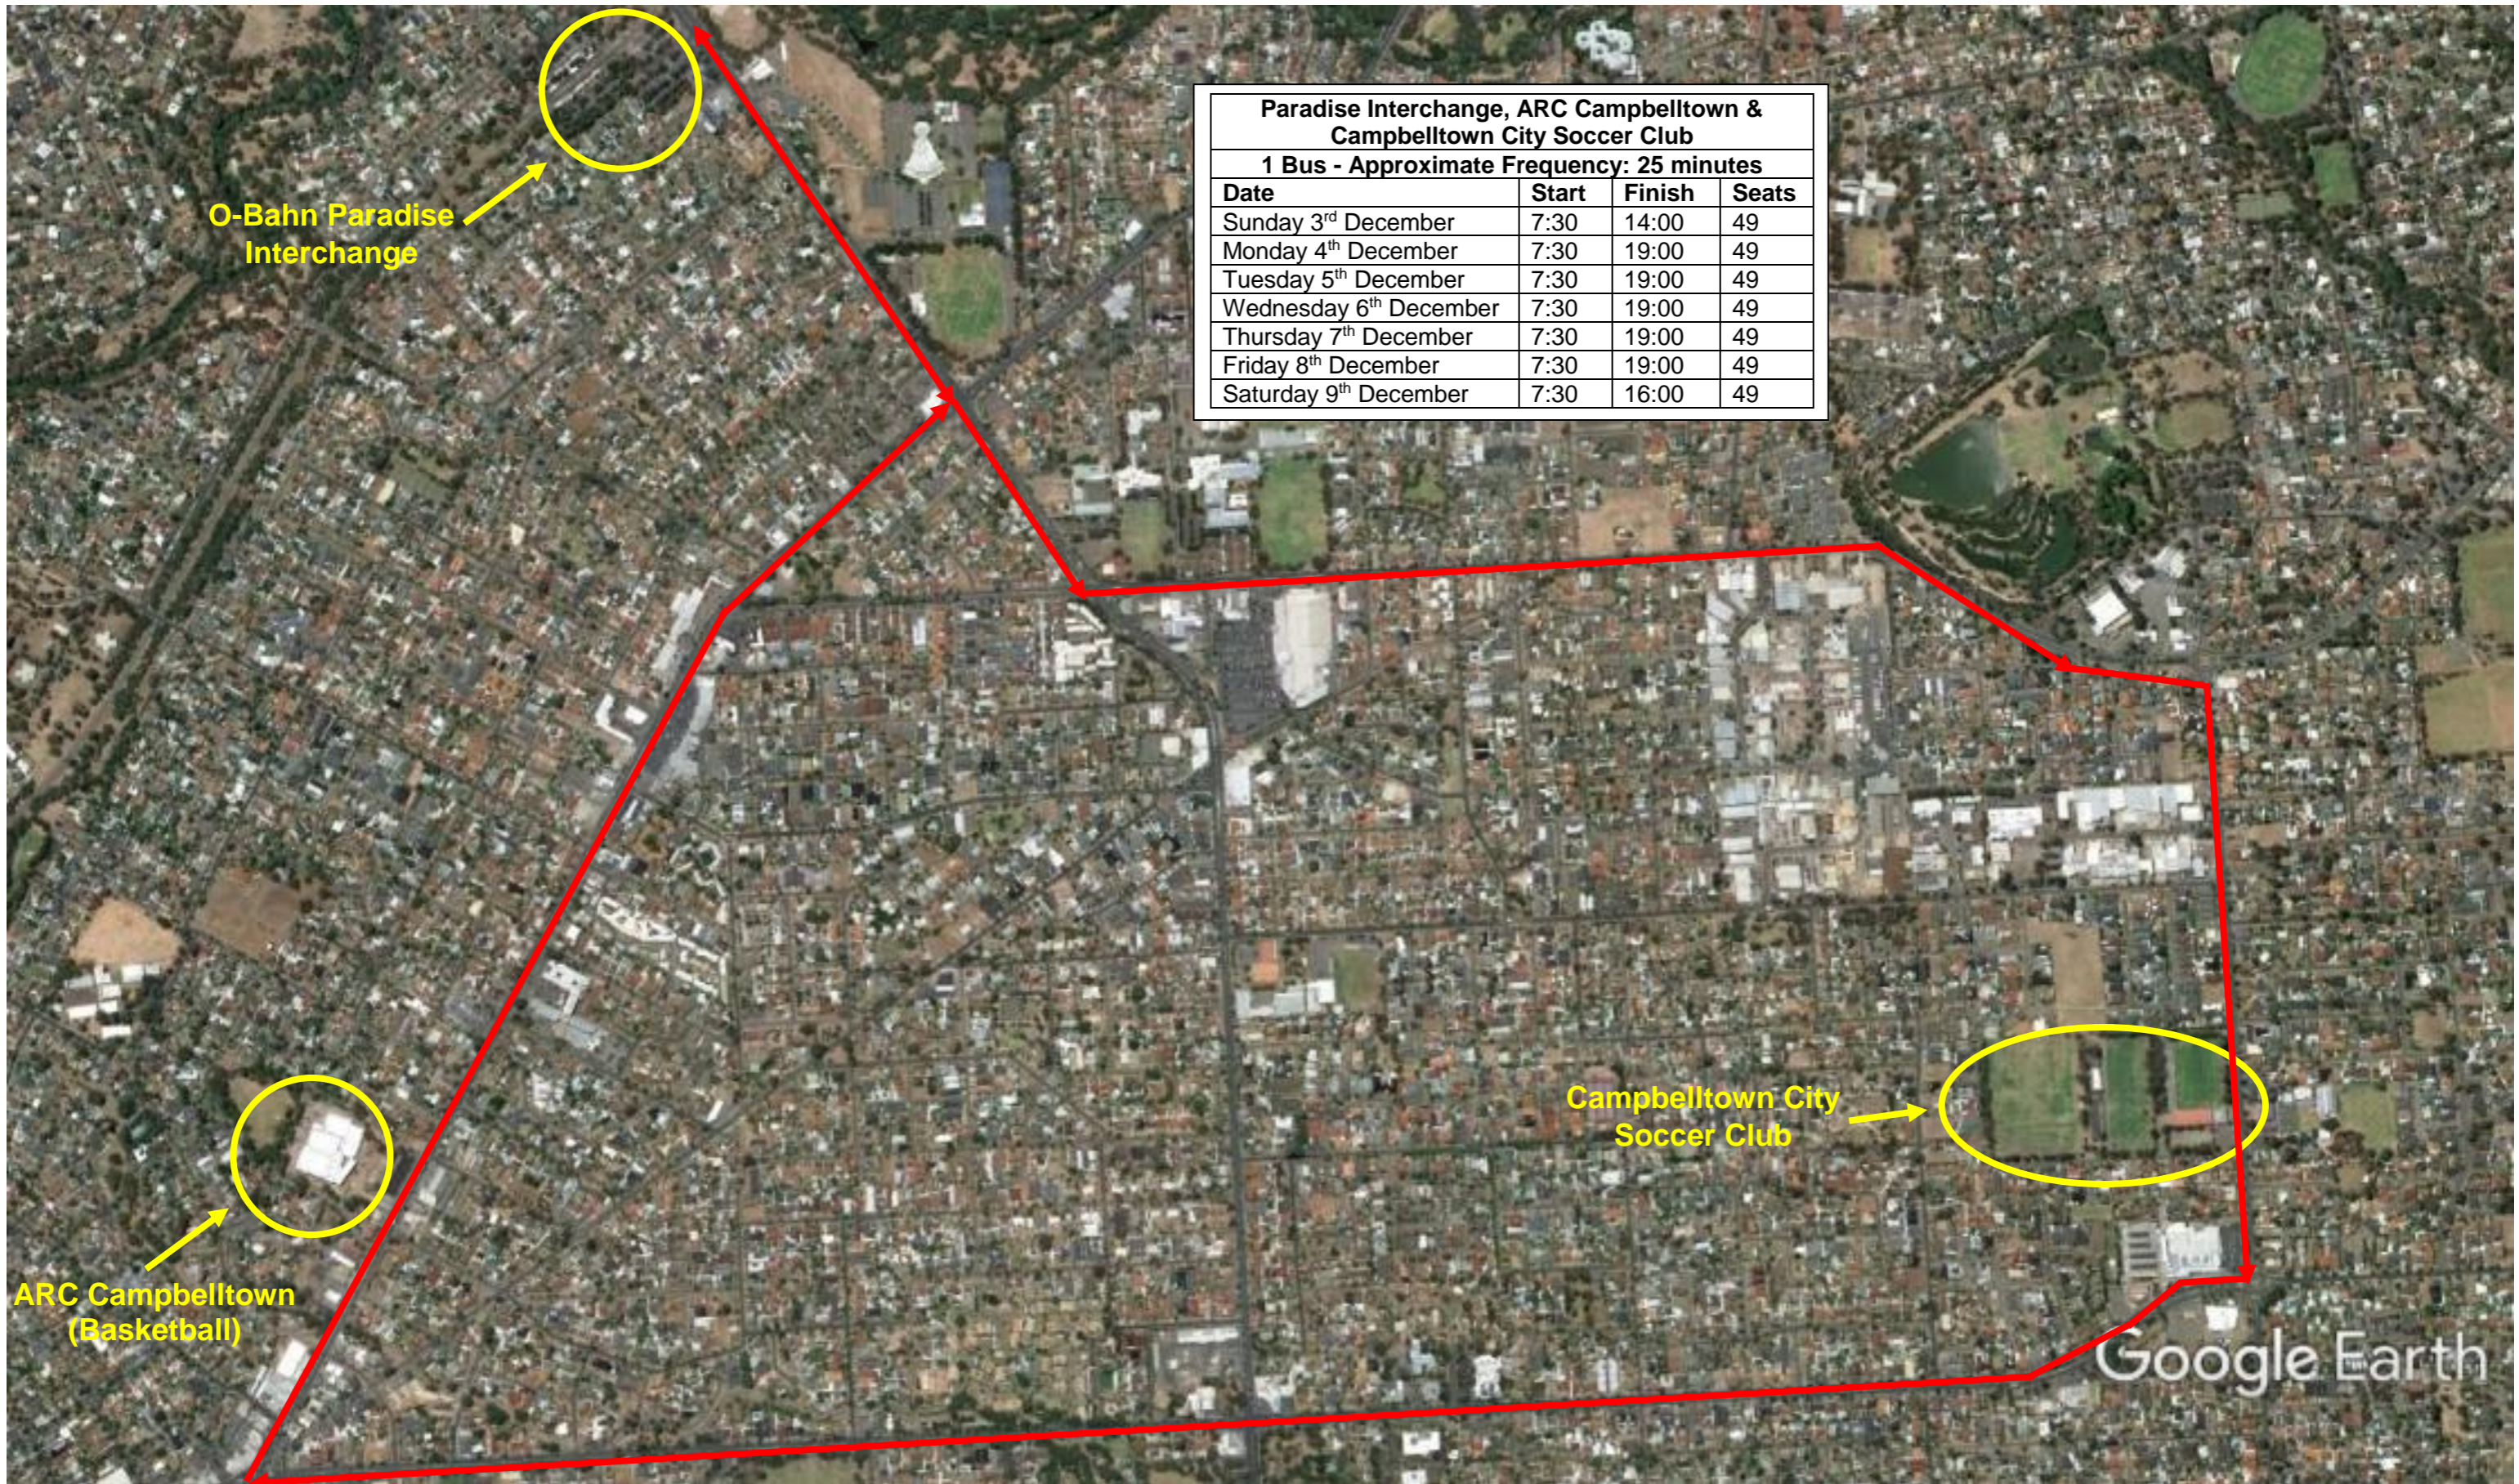

# Shuttle Bus Route Basketball and Football

Paradise Interchange, ARC Campbelltown & Campbelltown City Soccer Club			
1 Bus - Approximate Frequency: 25 minutes			
Date	Start	Finish	Seats
Sunday 3 <sup>rd</sup> December	7:30	14:00	49
Monday 4 <sup>th</sup> December	7:30	19:00	49
Tuesday 5 <sup>th</sup> December	7:30	19:00	49
Wednesday 6 <sup>th</sup> December	7:30	19:00	49
Thursday 7 <sup>th</sup> December	7:30	19:00	49
Friday 8 <sup>th</sup> December	7:30	19:00	49
Saturday 9 <sup>th</sup> December	7:30	16:00	49

O-Bahn Paradise Interchange

ARC Campbelltown (Basketball)

Campbelltown City Soccer Club

Google Earth