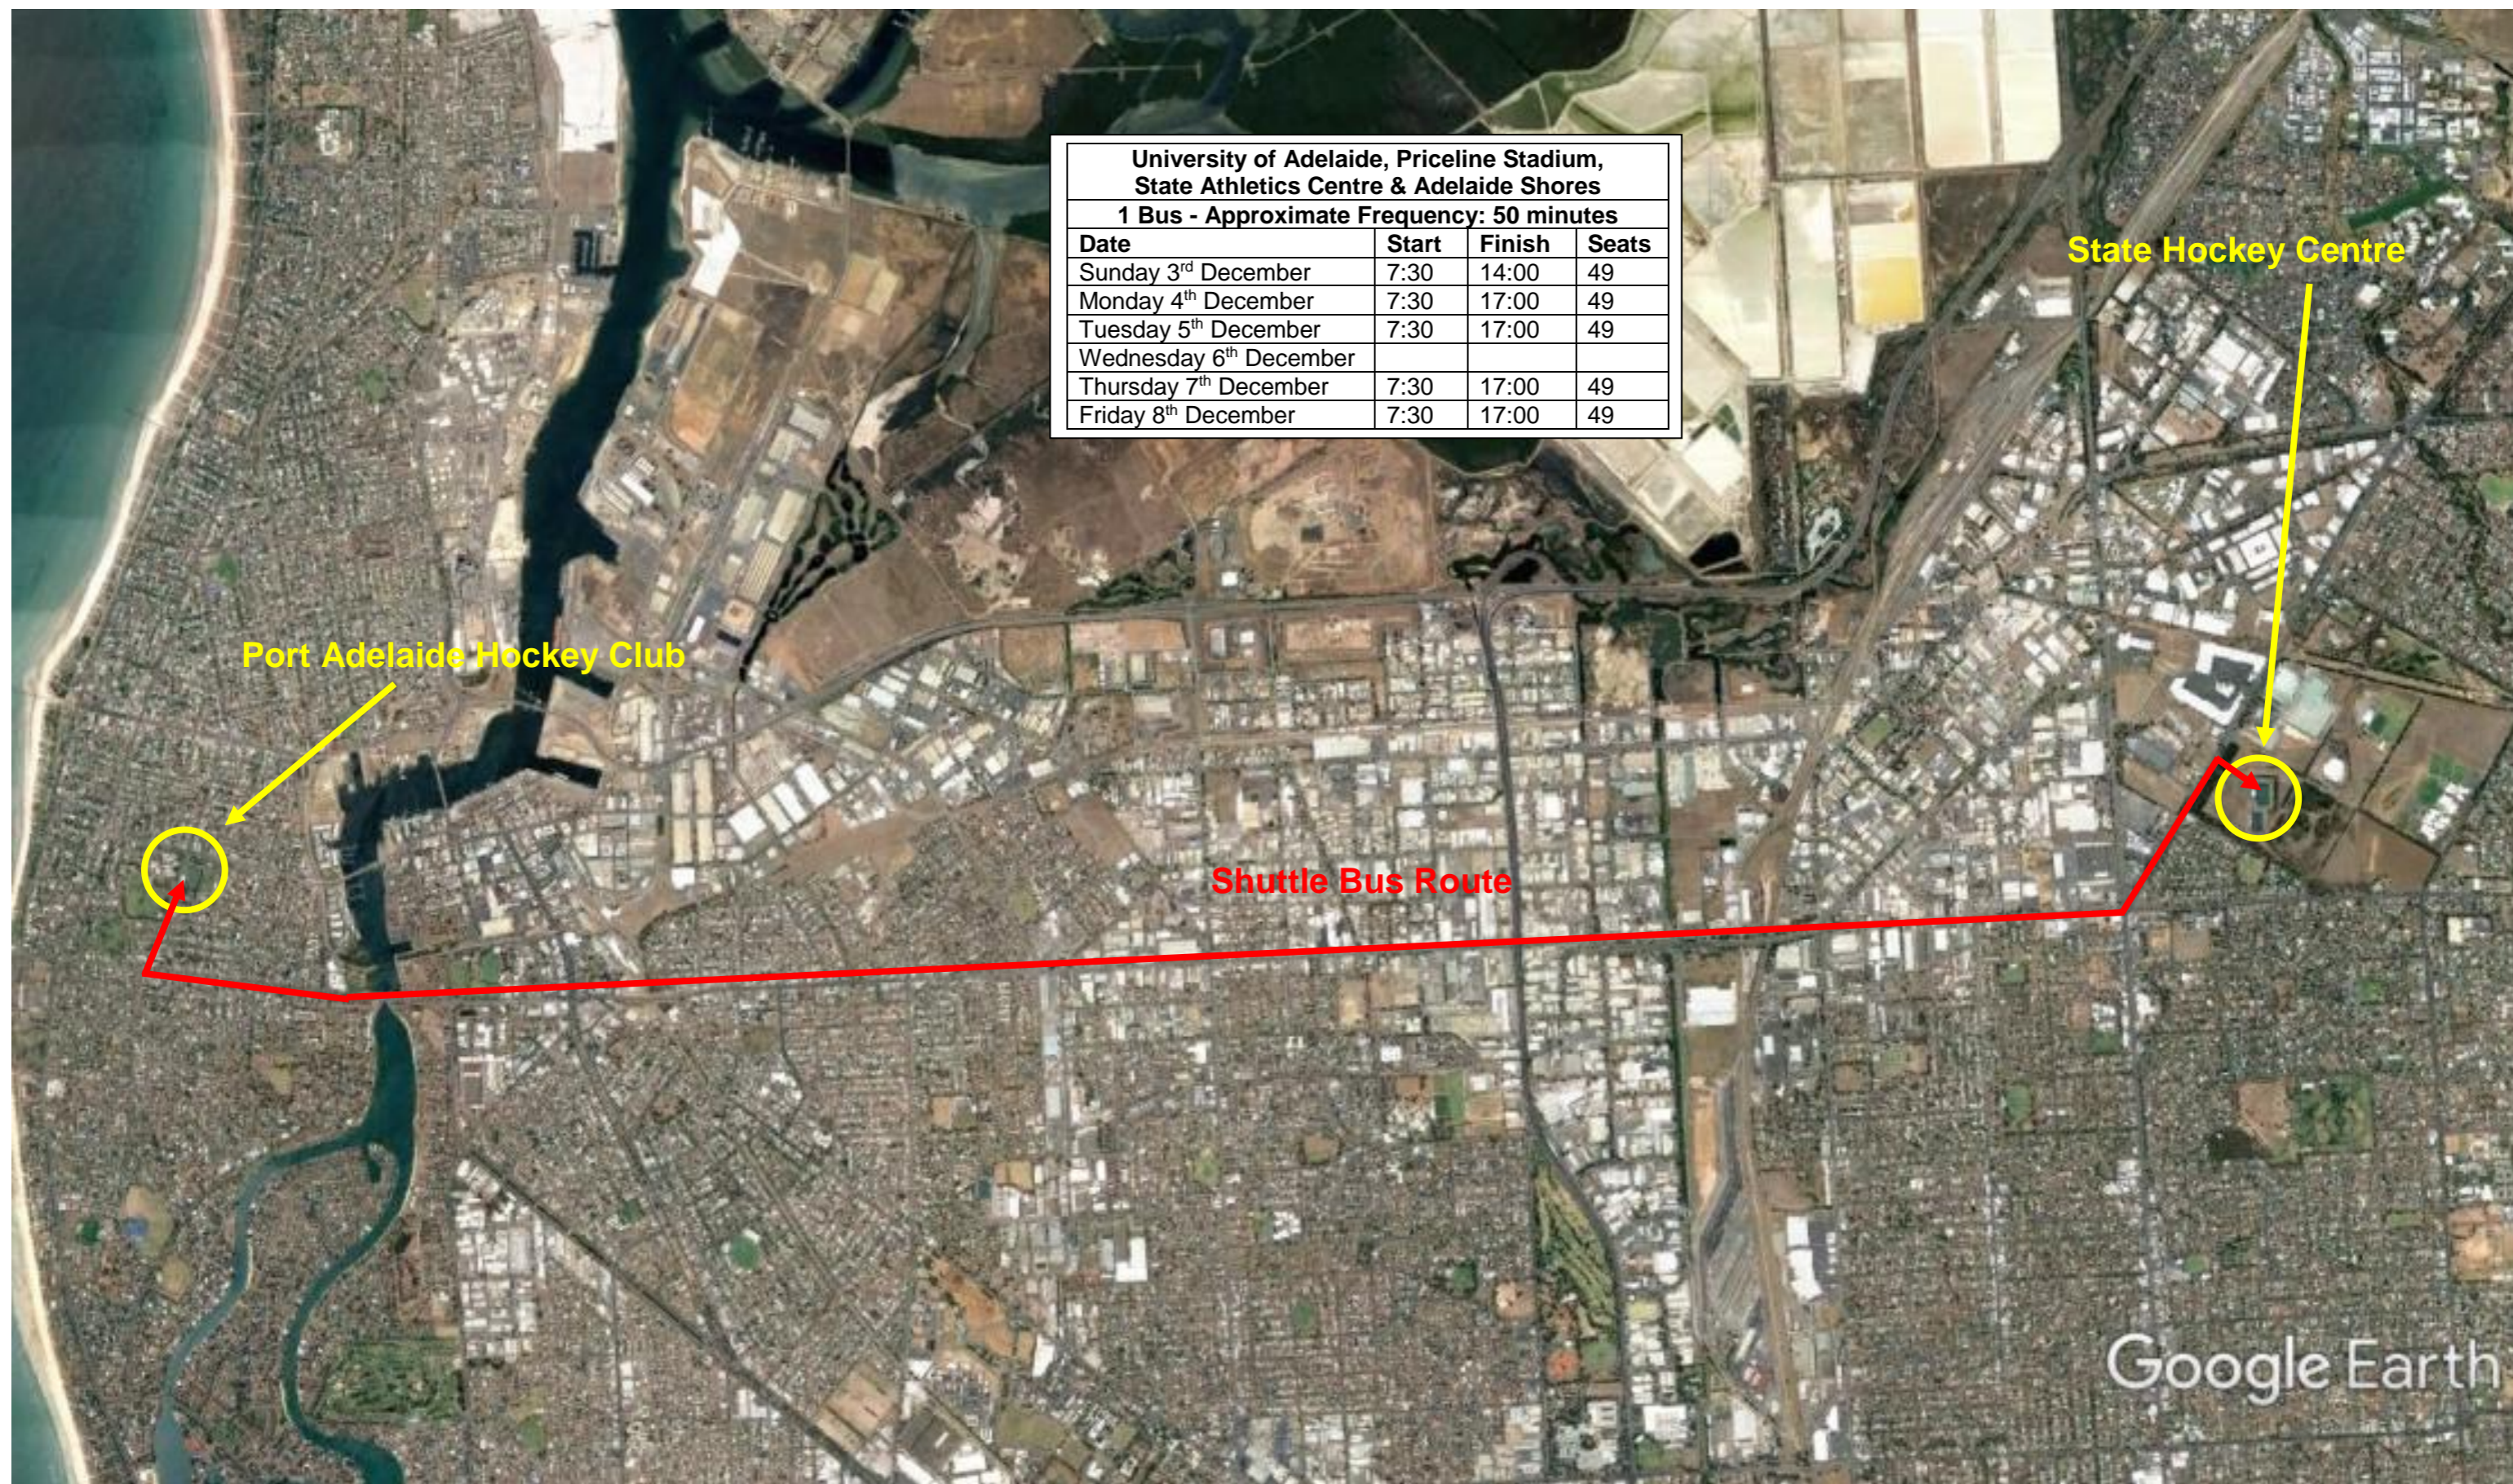

## Shuttle Bus Route

### State Hockey Centre to Port Adelaide Hockey Club

University of Adelaide, Priceline Stadium, State Athletics Centre & Adelaide Shores			
1 Bus - Approximate Frequency: 50 minutes			
Date	Start	Finish	Seats
Sunday 3 <sup>rd</sup> December	7:30	14:00	49
Monday 4 <sup>th</sup> December	7:30	17:00	49
Tuesday 5 <sup>th</sup> December	7:30	17:00	49
Wednesday 6 <sup>th</sup> December			
Thursday 7 <sup>th</sup> December	7:30	17:00	49
Friday 8 <sup>th</sup> December	7:30	17:00	49

State Hockey Centre

Port Adelaide Hockey Club

Shuttle Bus Route

Google Earth